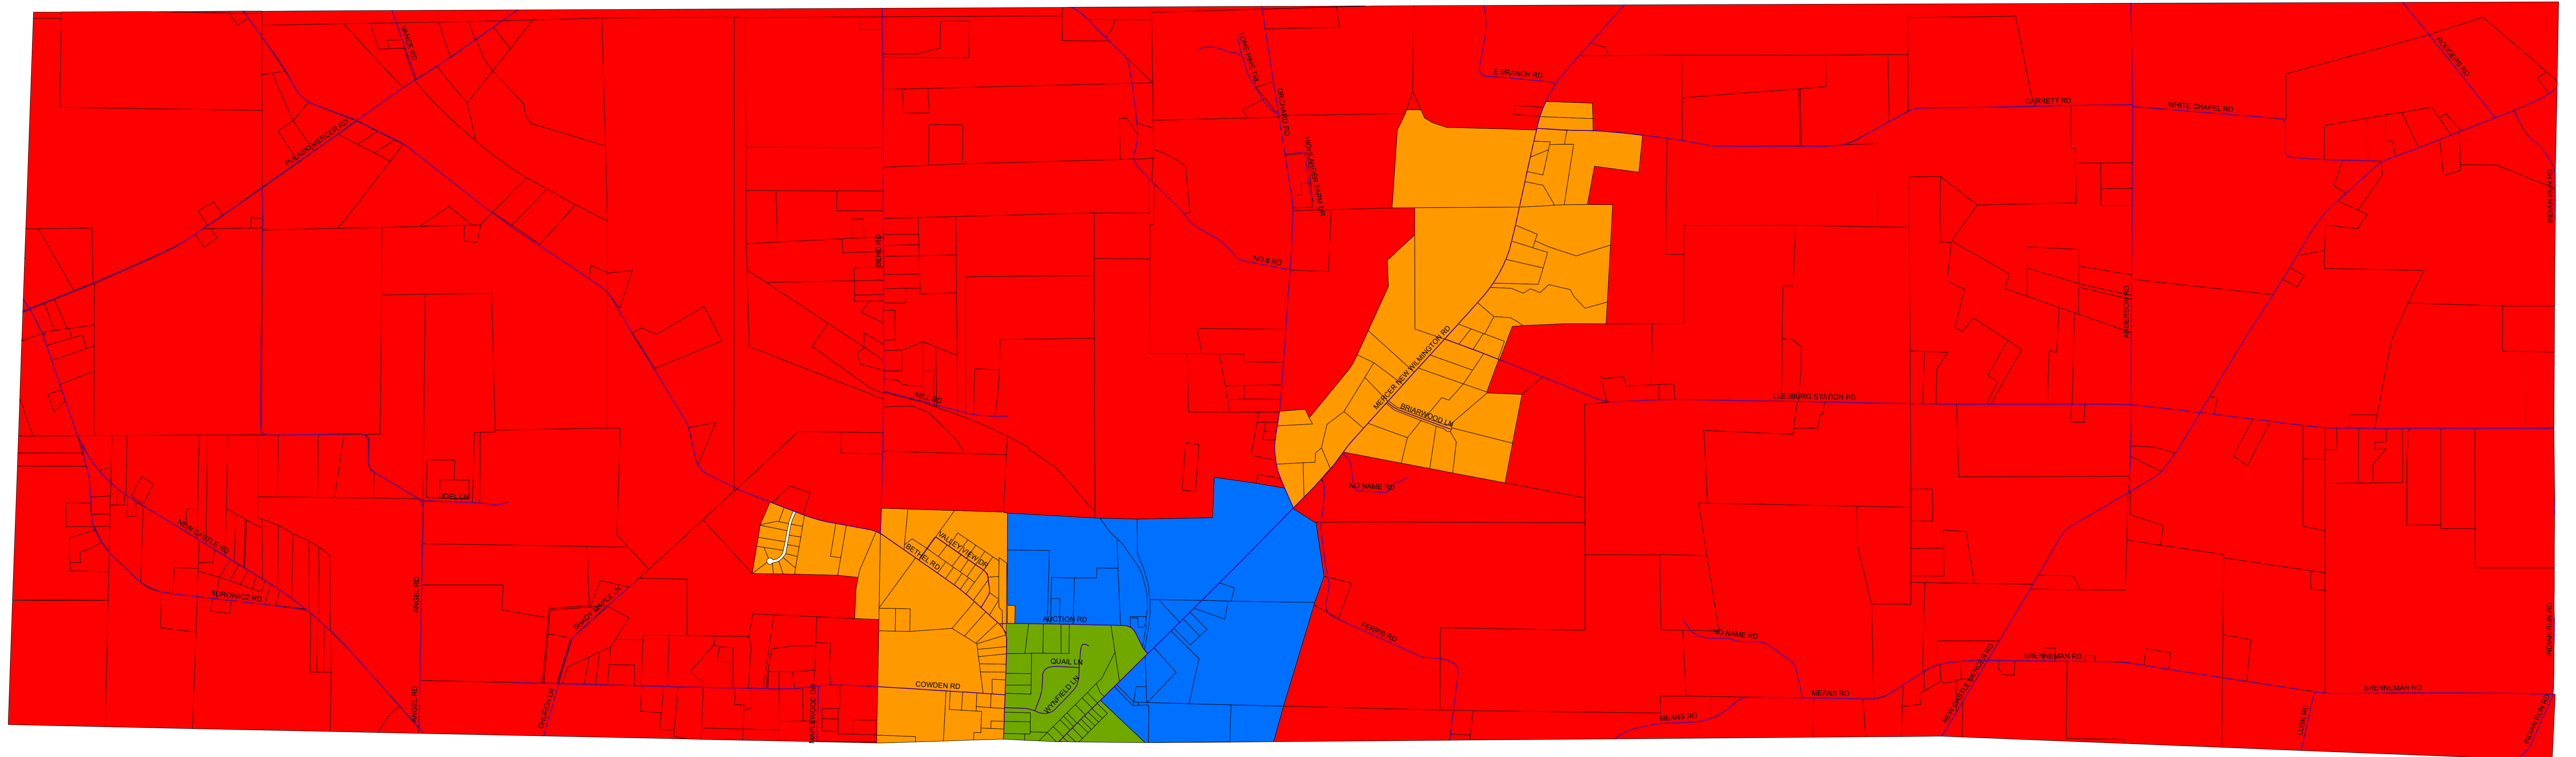

# Wilmington Township Mercer County, PA 2020 Zoning Ordinance Map

## Wilmington Township

### Zoning Districts

-  Industrial/Business
-  R-1 Residential Single Family
-  R-1-A - Rural Agricultural Residential
-  R-2 Multiple Family Residential

Adopted/Amended Dates:  
Adopted:

Source: MCRPC